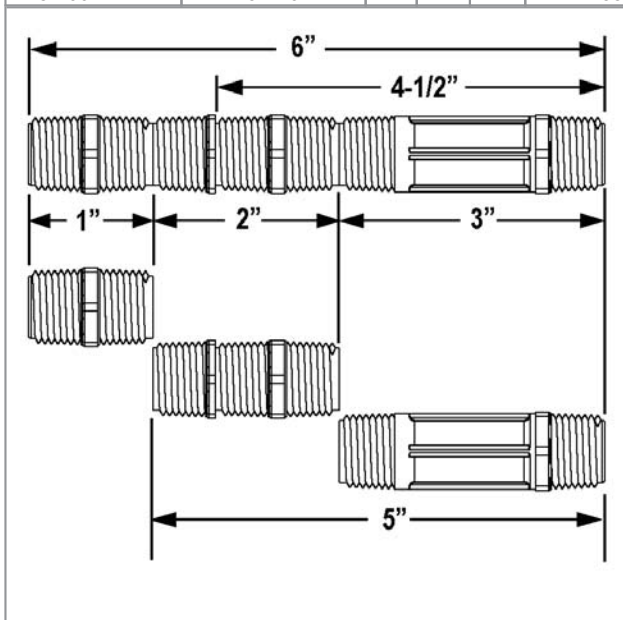

## Nipples Four-In-One • Cut-Off Nipples

- High quality polyethylene construction
- Choice of sizes from just one nipple
- Reduces inventory
- Eliminates waste
- Reduces contractor down time

### Four-In-One Cut-Off Nipple

Part Number	Size	Std Pk	Mstr Ctn	Disc Code	Price Each
M481-005	1/2X6	50	350	123	1.08
M481-007	3/4X6	25	200	123	1.55

### Four-In-One Cut-Off Nipple - Reducing

Part Number	Size	Std Pk	Mstr Ctn	Disc Code	Price Each
M481-101	3/4X1/2X6	50	300	123	1.18